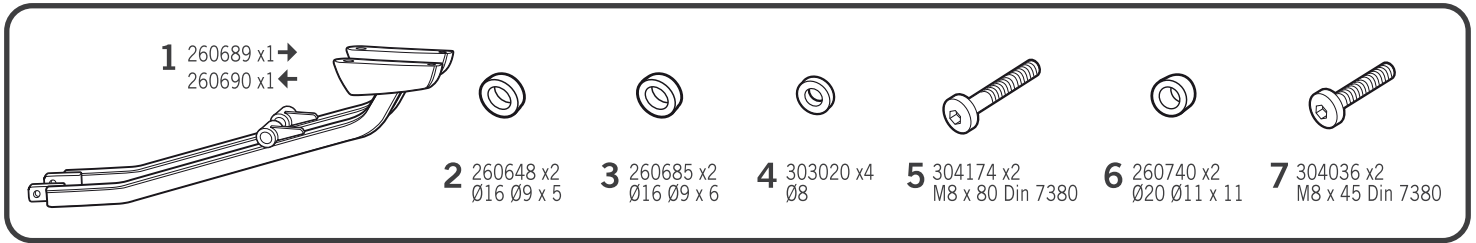

## HONDA CBR 1100 XX '01 KIT TOP HOCB11ST