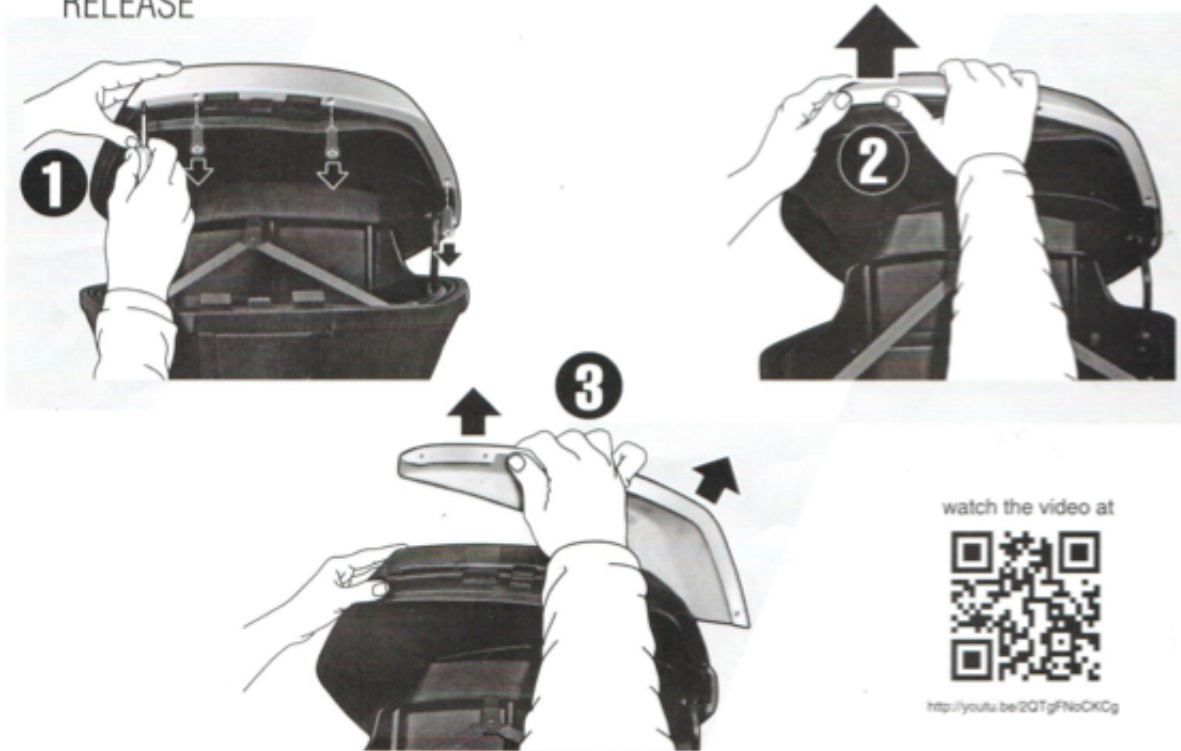

RELEASE

watch the video at

<http://youtu.be/2Q7gFNoCKGg>

ASSEMBLY

Number	Reference	Quantity
1	D1B36E... (colors)	1
2	304127 (Screw 3.5x13 DIN7982)	4