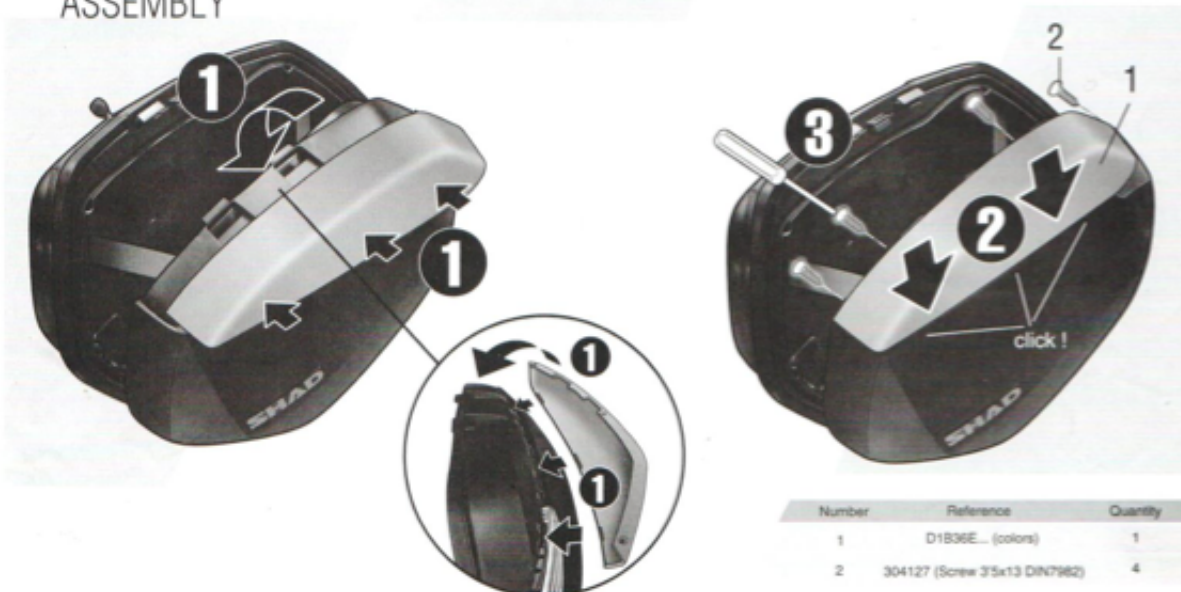

RELEASE

watch the video at

<http://youtu.be/2Q7gFNoCKGg>

ASSEMBLY

Number	Reference	Quantity
1	D1B36E... (colors)	1
2	304127 (Screw 3.5x13 DIN7982)	4